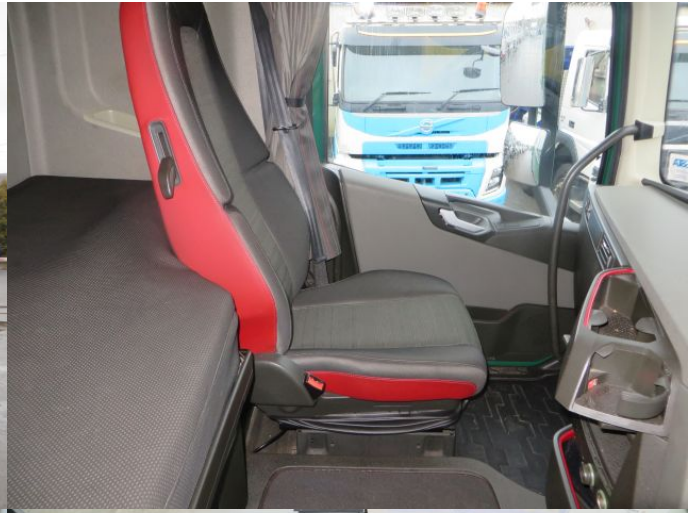

2015 (15) Volvo FH13.460 G/T XL 6x2

Tractor Units 6x2 / 6x4 / 2015 / 397000 kms

6x2 Midlift

Sleeper Cab

I-Shift

Fixed 5th Wheel

6x2 Midlift
Volvo FH Series Globe Trotter Sleeper Cab
Automatic I-Shift Gear Box
Volvo 6 Cylinder 460Bhp Engine
Fixed 5th Wheel
Trailer ABS Susie Sockets
Single Reduction Drive Axle
Diff Locks
Disc Brakes

Front 2 Leaf & Rear Air Suspension
Ad Blue
Electric Driver & Passenger Windows
Electric Adjustable Heated Mirrors
Electric Sun Roof
Night Heater
Air conditioning
CD Player
Digital Tacho
Steering Wheel Controls
Over Head Storage Compartments
Plated Weight: 44000 KG