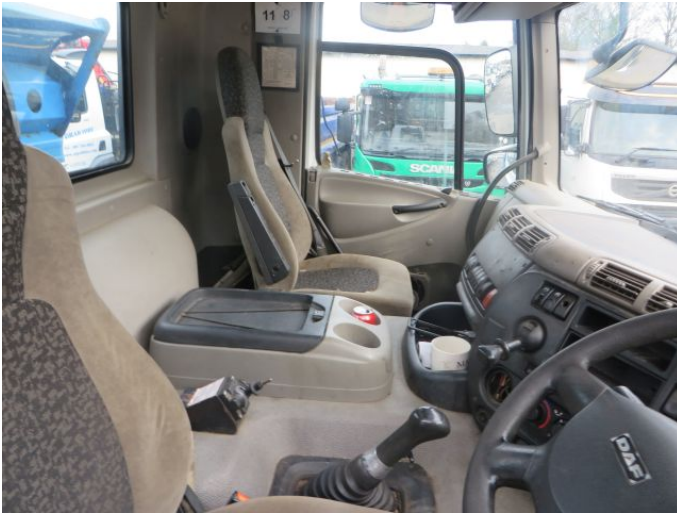

Day Cab

Specifications

Make	DAF
Model	85CF.360
Year	2007

General

Description	2007 (57) DAF 85CF.360 8X4 STEEL TIPPER
Location	Armagh, N.Ireland

Engine / Transmission

Engine Type	DAF 6 Cylinder
BHP	360
Euro	4
Gearbox	Manual
Number of Gears	8

Axles

Axle Config	8x4
Tyre Size	295/80,22.5
Diff Lock	Yes

Body

Type	Steel Tipper
Make	Thompson
Easysheet	Yes

Flashing Beacons Yes

Cab

Cab Series CF Series

Cab Type Day Cab

Number of Seats 2

CD Player / Radio Yes

Tachograph Digital

Cruise Control Yes

P.T.O. Yes

Flashing Beacons Yes

Weights & Dimensions

Plated Weight 32000kg

8x4 Steel Tipper

Thompson Steel Body c/w Easy Sheet

DAF CF Series Day Cab c/w 2 Seats

Manual 8spd Gear Box

DAF 6 Cylinder 360Bhp Euro 4 Engine

Front 2 Leaf & Rear 6 Leaf Steel suspension

Single Reduction Drive Axles c/w Diff Locks