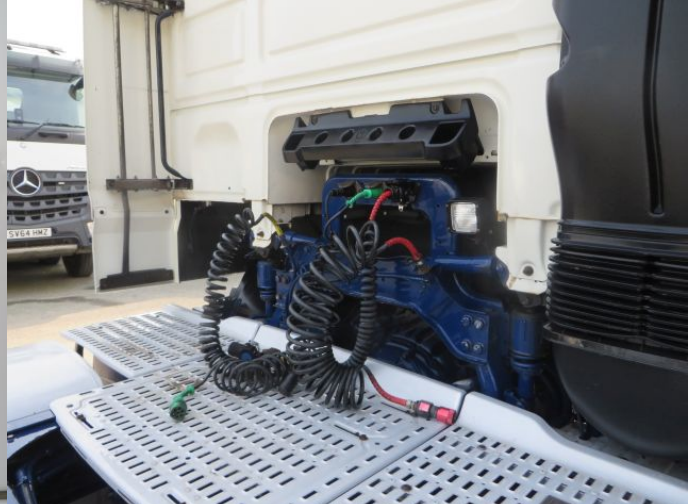

Rear Air Suspension

Specifications

Make	DAF
Model	XF106 Space Cab
Year	2014

General

Description	2014 (14) DAF XF106 Spac Cab 4x2 Tractor Unit
Location	Armagh, N.Ireland

Engine / Transmission

Engine Type	Paccar 6 Cylinder
BHP	460
Euro	6
Gearbox	Manual
Number of Gears	12
Ad Blue	Yes